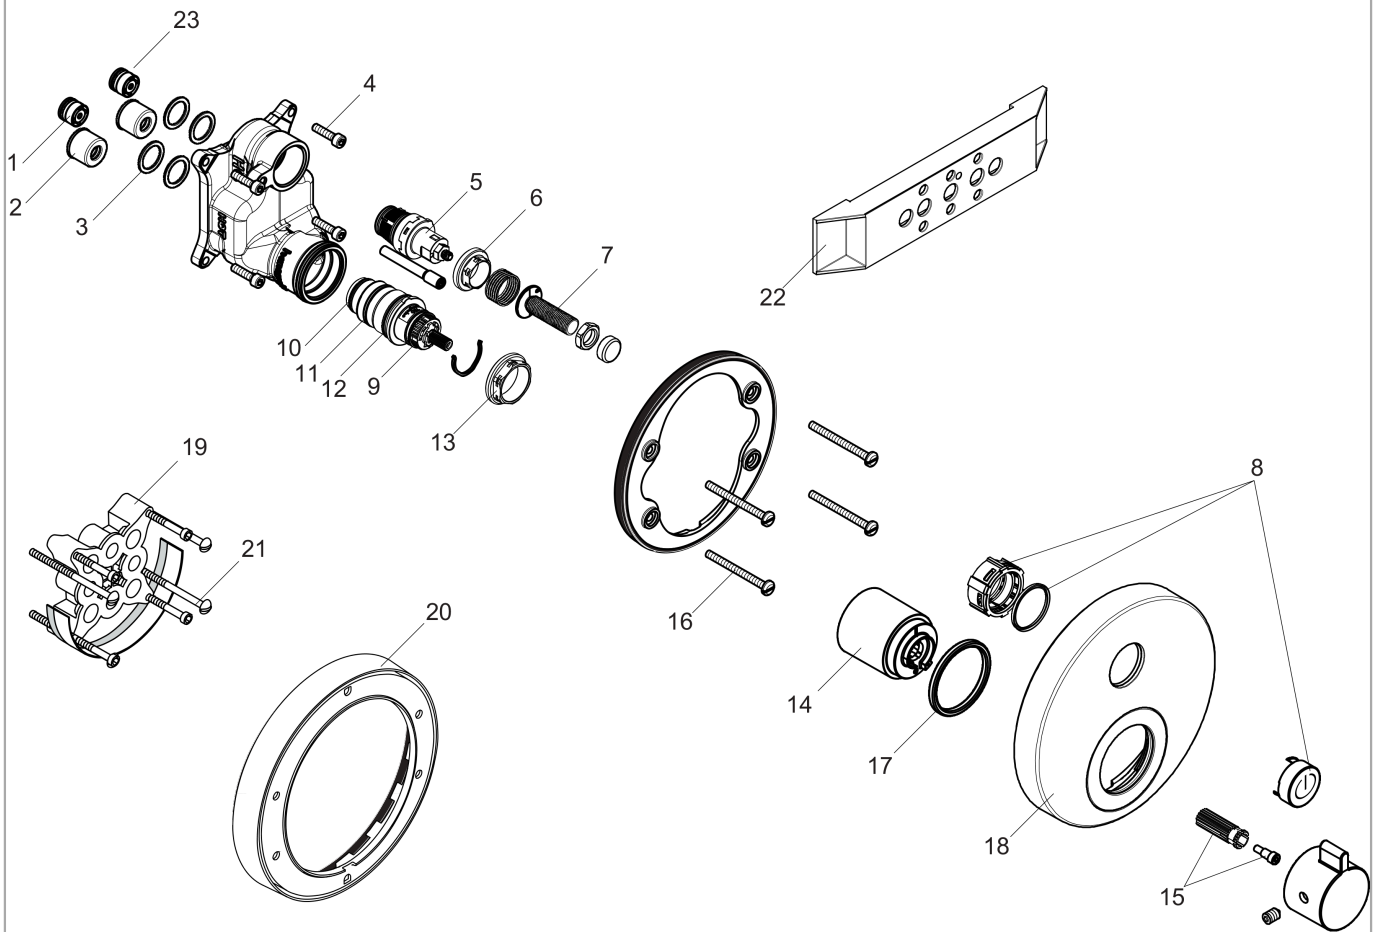

**ShowerSelect S**  
**Thermostatic Trim for 1 Function, Round**  
 Finishes : **chrome** Part no. : **15744001**

**Description**

**Features**

- Select push-button on/off control for 1 outlet
- Flow: 7.0 GPM (26.5 L/Min)
- Thermostatic cartridge, Start/stop cartridge
- Anti-scald 100° safety stop
- Optimized for water-efficient shower products
- Thermostat is delivered with On/Off button

**Exploded drawing**

Year of production: >12/14

**ShowerSelect S**  
**Thermostatic Trim for 1 Function, Round**  
 Finishes : **chrome** Part no. : **15744001**

**Spare parts list**

Year of production: >12/14

Pos.	Description	Part no.	Price	PU
1	non return valve	97980000	-	1
2	noise reduction	94073000	-	1
3	O-ring 16x2	98133000	-	1
4	set of screws	96525000	-	1
5	shut off unit	95758000	-	1
6	nut	98368000	-	1
7	Select-adapter	92219000	-	1
8	set of symbols	92218000	-	1
9	thermostat cartridge	98282000	-	1
10	O-ring 20x1,5	98197000	-	1
11	O-ring 25x1,5	98146000	-	1
12	O-ring 25x2,5	92146000	-	1
13	nut	98913000	-	1
14	sleeve	92216000	-	1
15	handle fixing set	95843000	-	1
16	set of fixing screws	96454000	-	1
17	O-ring 44x4	98471000	-	1
18	escutcheon Ø 150 mm	92272001	-	1
19	extension 25 mm	13595000	-	1
20	extension 22 mm (Ø 170 mm)	13596000	-	1
21	set of fixing screws	97747000	-	1
22	fit-up aid	92540000	-	1
23	non return valve (pressure-resistant up to 2 MPa)	92594000	-	1
a	handle for thermostat	92215001	-	1
b	holder for escutcheon	98793000	-	1
c	compensation set 1°	95521000	-	1
d	nut and flange	92696000	-	1
e	symbol head shower Rain large	93571880	-	1
f	symbol head shower Rain small	93572880	-	1
g	symbol handshower	93573880	-	1
h	symbol Flood jet	93574880	-	1
i	symbol Whirl	93575880	-	1
j	symbol Mono	93576880	-	1
k	symbol tub	93577880	-	1
l	symbol body shower	93578880	-	1
m	symbol ON/OFF	93579880	-	1
n	pushbutton	93955880	-	1