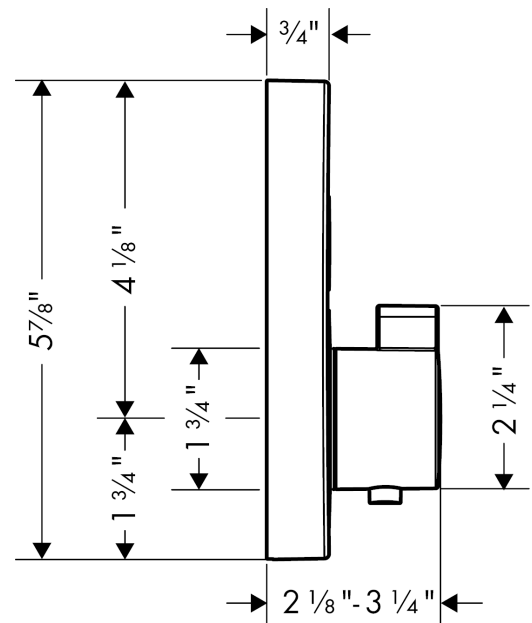

**ShowerSelect S**  
**Thermostatic Trim for 1 Function, Round**  
 Finishes : **chrome** Part no. : **15744001**

**Description**

**Features**

- Select push-button on/off control for 1 outlet
- Flow: 7.0 GPM (26.5 L/Min)
- Thermostatic cartridge, Start/stop cartridge
- Anti-scald 100° safety stop
- Optimized for water-efficient shower products
- Thermostat is delivered with On/Off button

**Item details**

List Price \$ 646.00

**Technology**

**Compliance**

**Product image**

**Scale drawing**

**ShowerSelect S**  
**Thermostatic Trim for 1 Function, Round**  
 Finishes : **chrome**    Part no. : **15744001**

**Exploded drawing**

Year of production: >12/14

**ShowerSelect S**  
**Thermostatic Trim for 1 Function, Round**  
 Finishes : **chrome** Part no. : **15744001**

**Spare parts list**

Year of production: >12/14